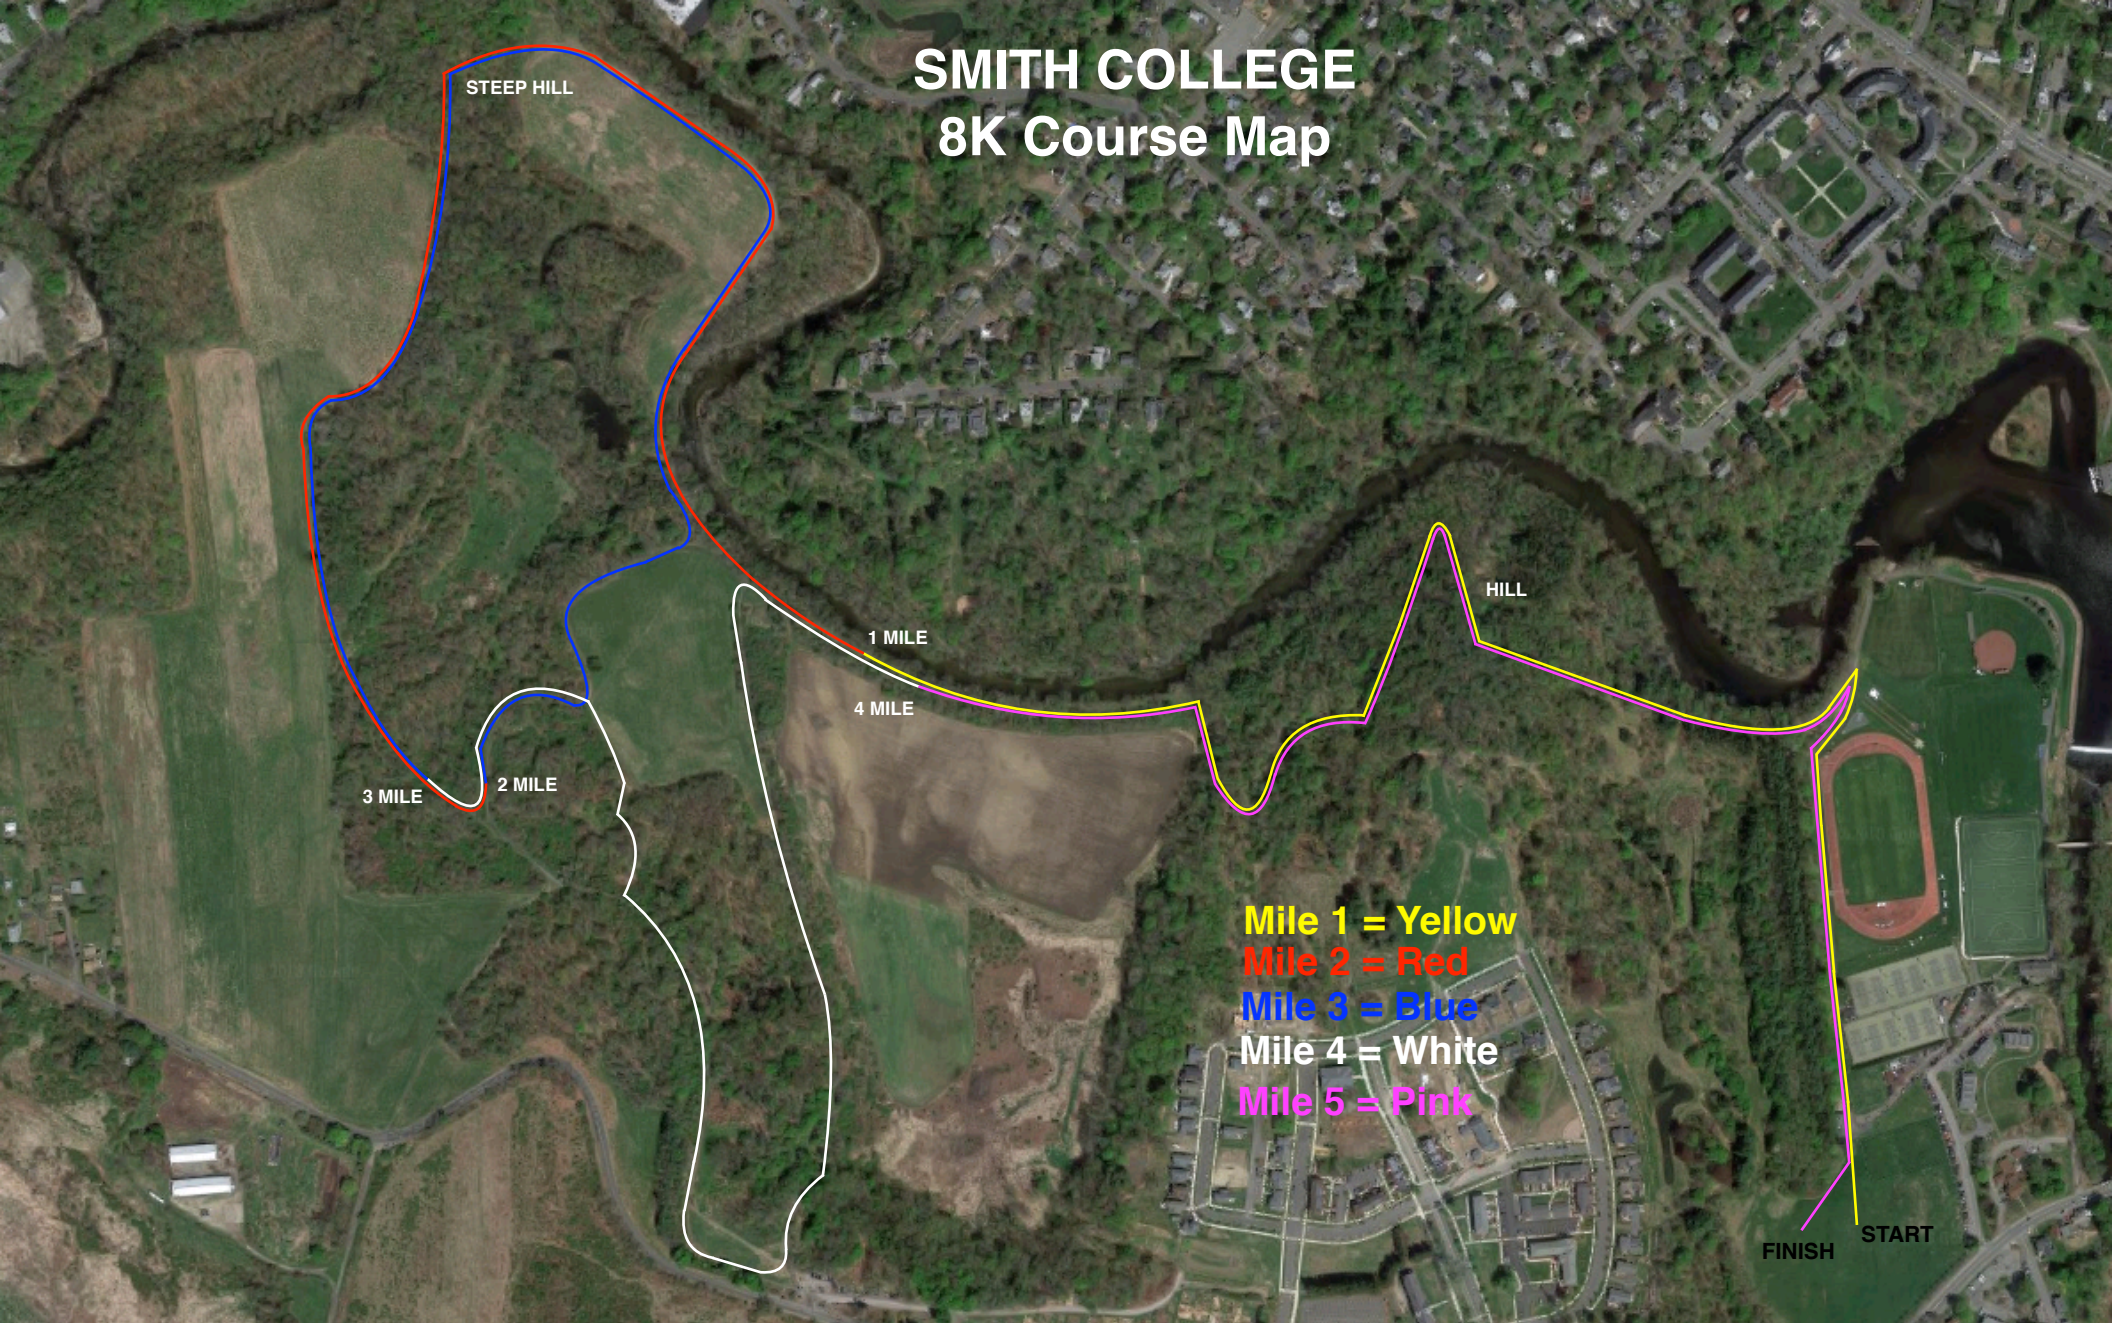

SMITH COLLEGE 8K Course Map

STEEP HILL

HILL

1 MILE

4 MILE

3 MILE

2 MILE

Mile 1 = Yellow
Mile 2 = Red
Mile 3 = Blue
Mile 4 = White
Mile 5 = Pink

FINISH

START